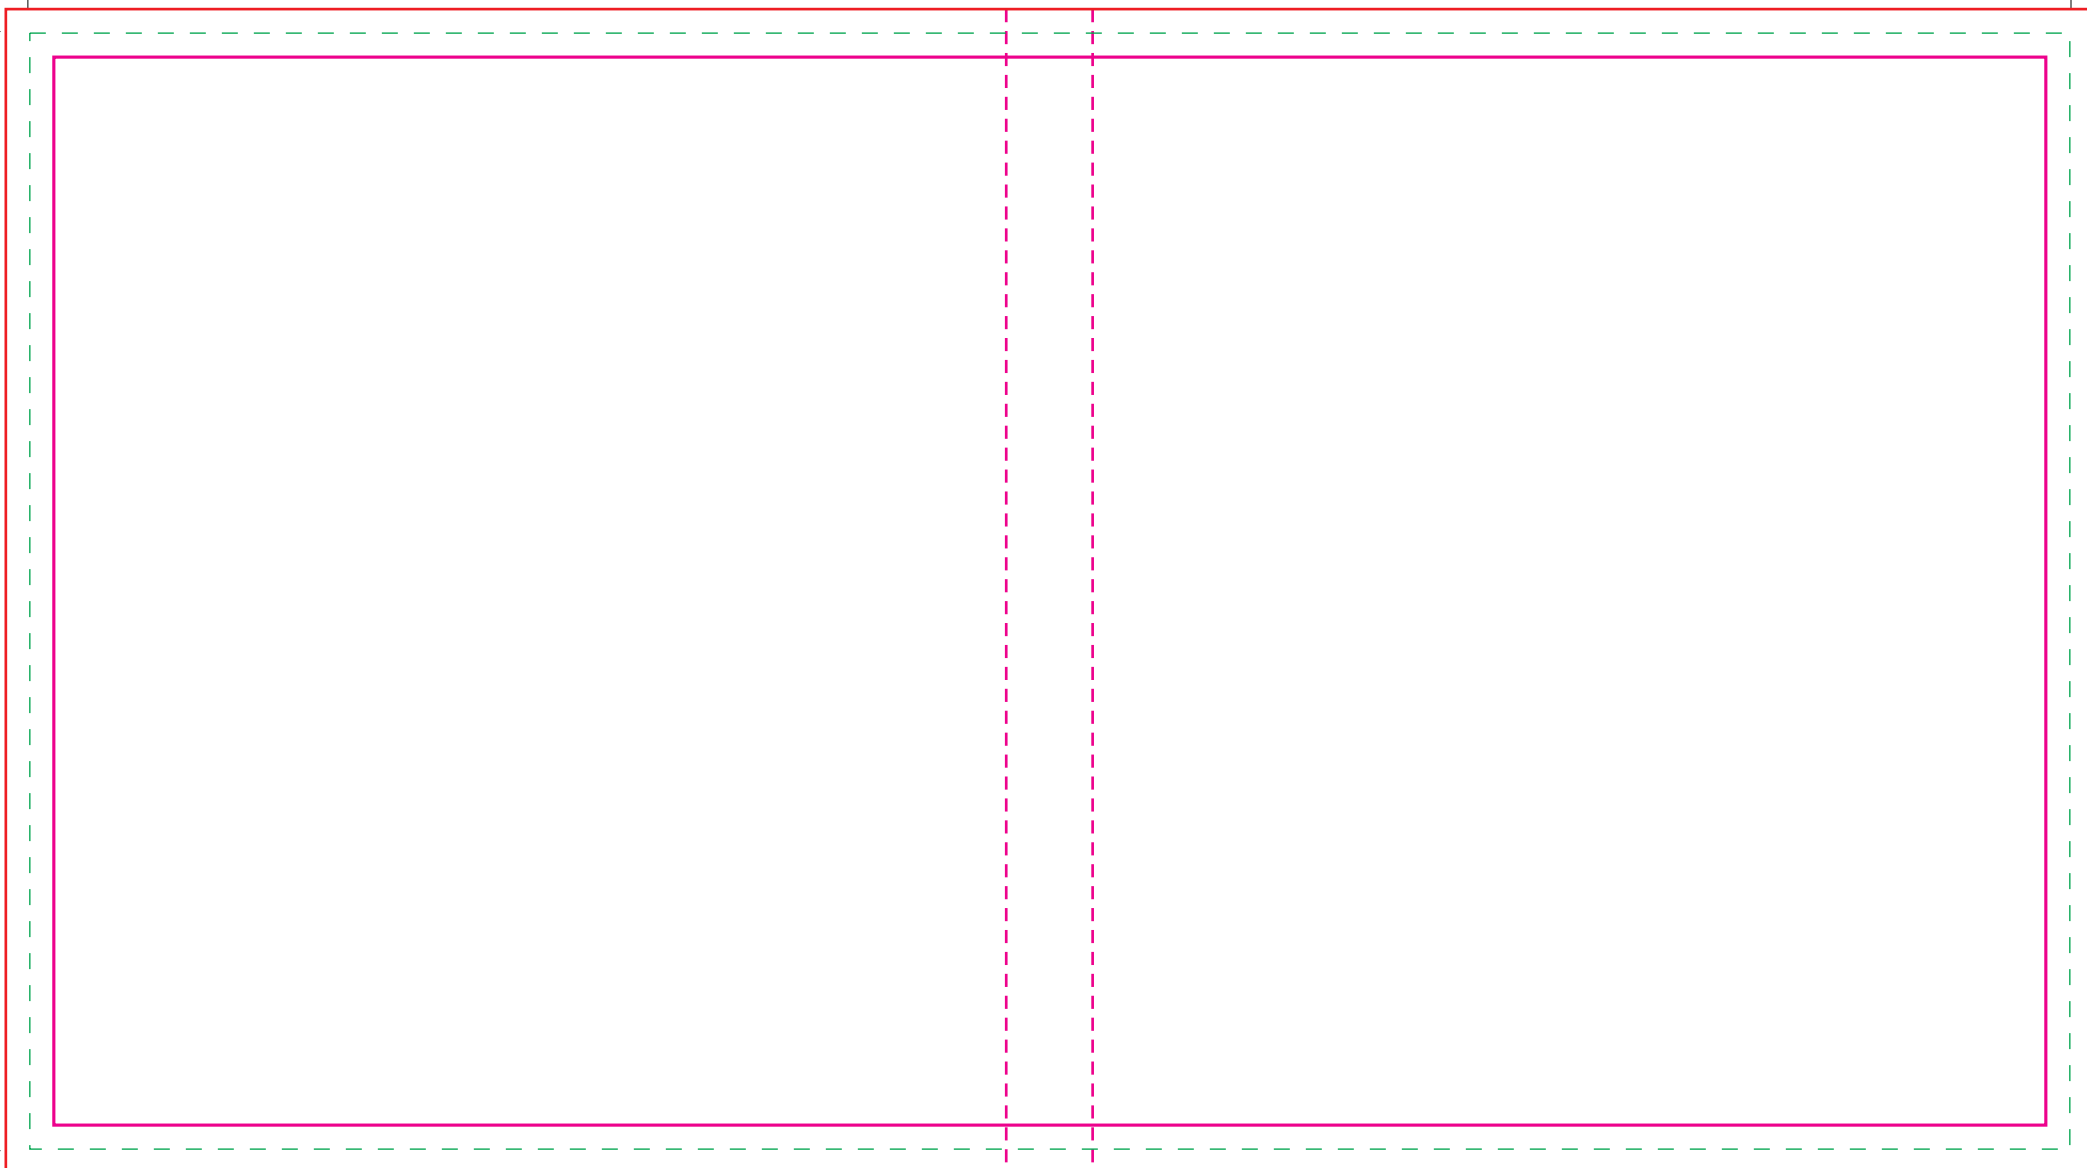

CYAN MAGENTA YELLOW BLACK

Blu-Ray Wrap

Finished Size: 10.625" x 5.8125"

Including Bleed: 10.875" x 6.0625"

Dashed Green Border is Trim
Magenta Border is Safe Text Area

Solid Red Line is Bleed

OUTSIDE BACK

OUTSIDE FRONT

CYAN MAGENTA YELLOW BLACK

Blu-Ray Wrap

Finished Size: 10.625" x 5.8125"

Including Bleed: 10.875" x 6.0625"

Dashed Green Border is Trim
Magenta Border is Safe Text Area

Solid Red Line is Bleed

INSIDE FRONT

INSIDE BACK