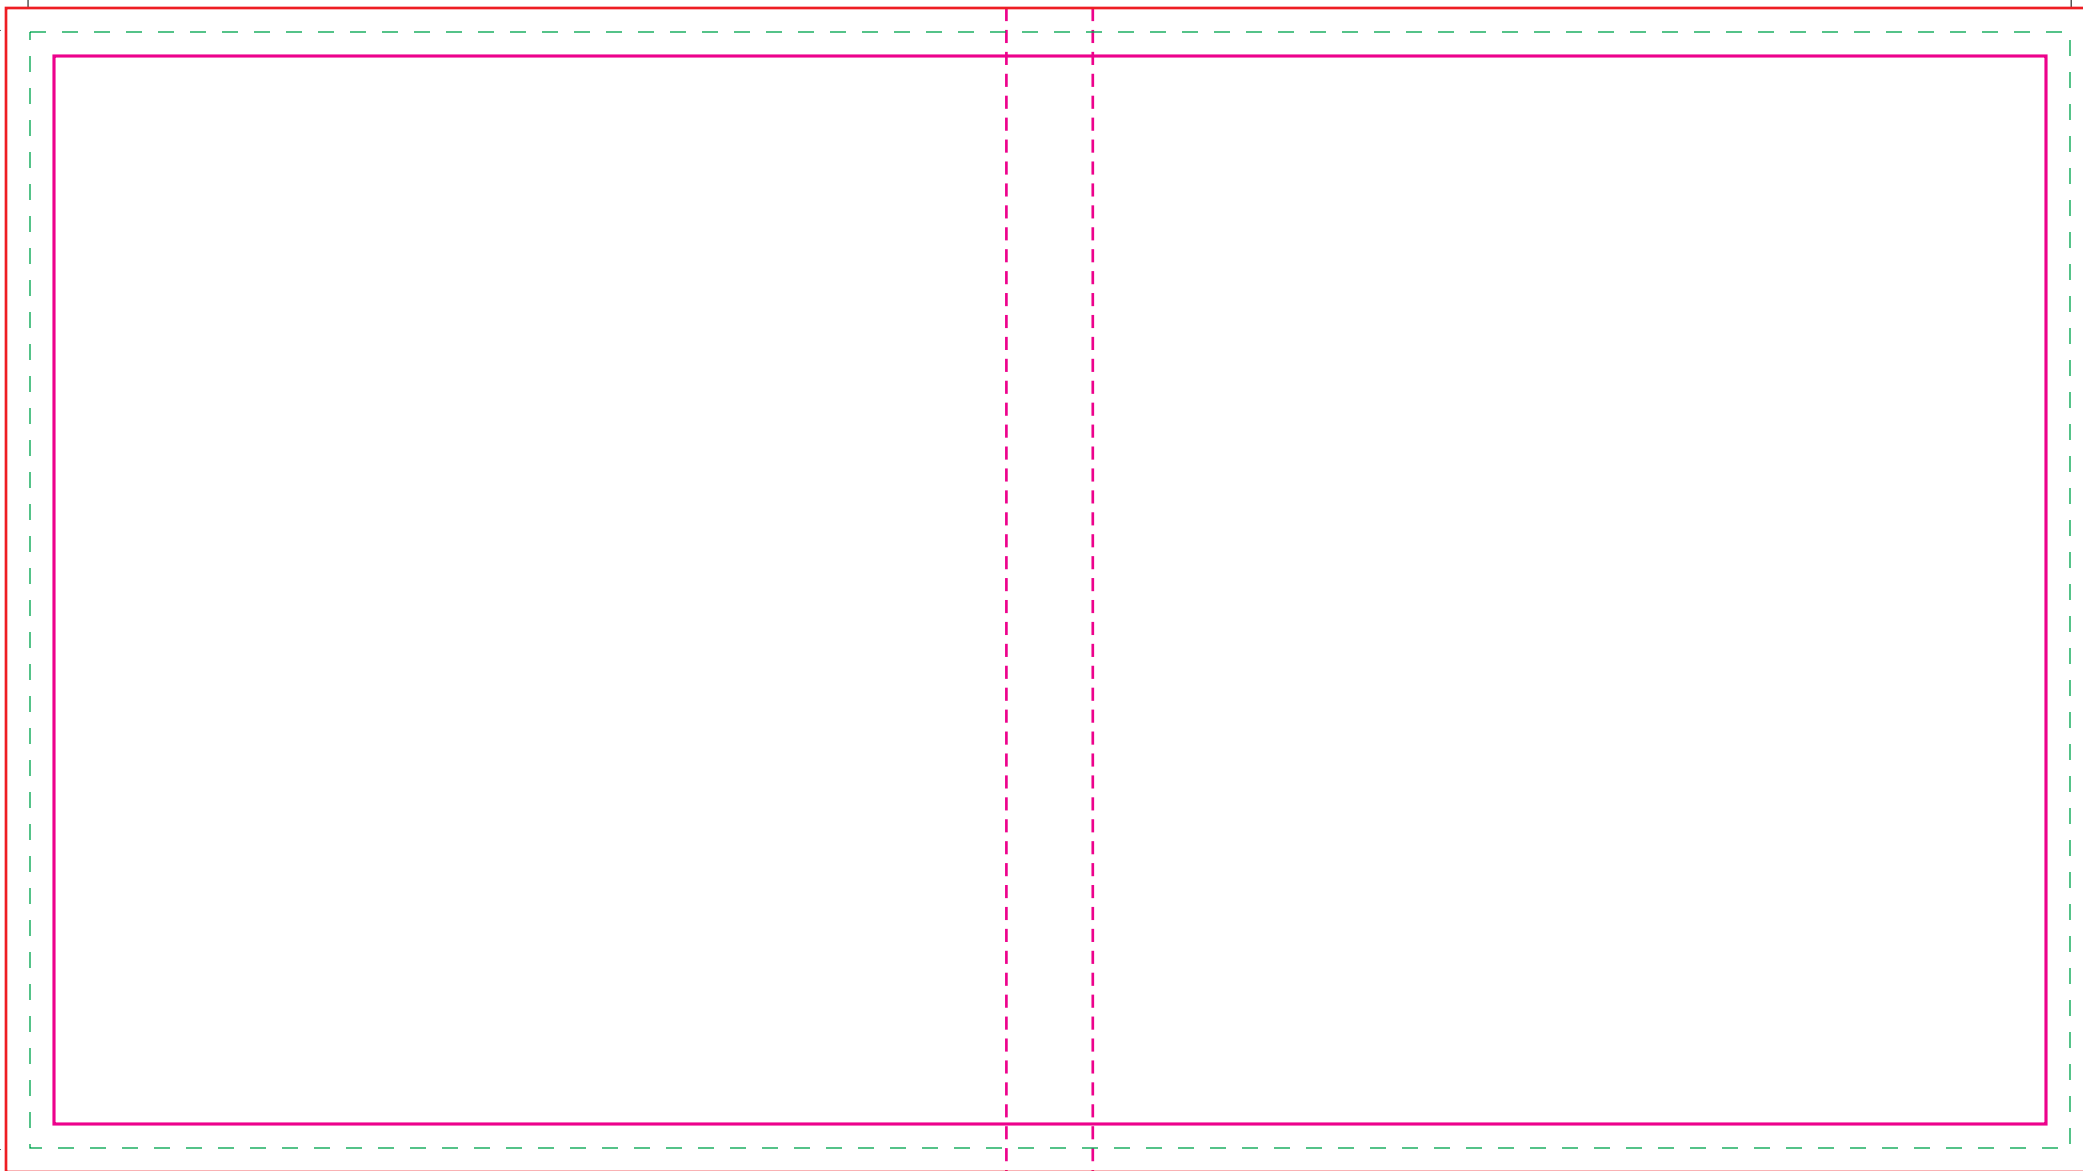

CYAN MAGENTA YELLOW BLACK

Blu-Ray Wrap

Finished Size: 10.625" x 5.8125"

Including Bleed: 10.875" x 6.0625"

Dashed Green Border is Trim
Magenta Border is Safe Text Area

Solid Red Line is Bleed

OUTSIDE BACK

OUTSIDE FRONT

CYAN MAGENTA YELLOW BLACK

Blu-Ray Wrap

Finished Size: 10.625" x 5.8125"

Including Bleed: 10.875" x 6.0625"

Dashed Green Border is Trim
Magenta Border is Safe Text Area

Solid Red Line is Bleed

INSIDE FRONT

INSIDE BACK